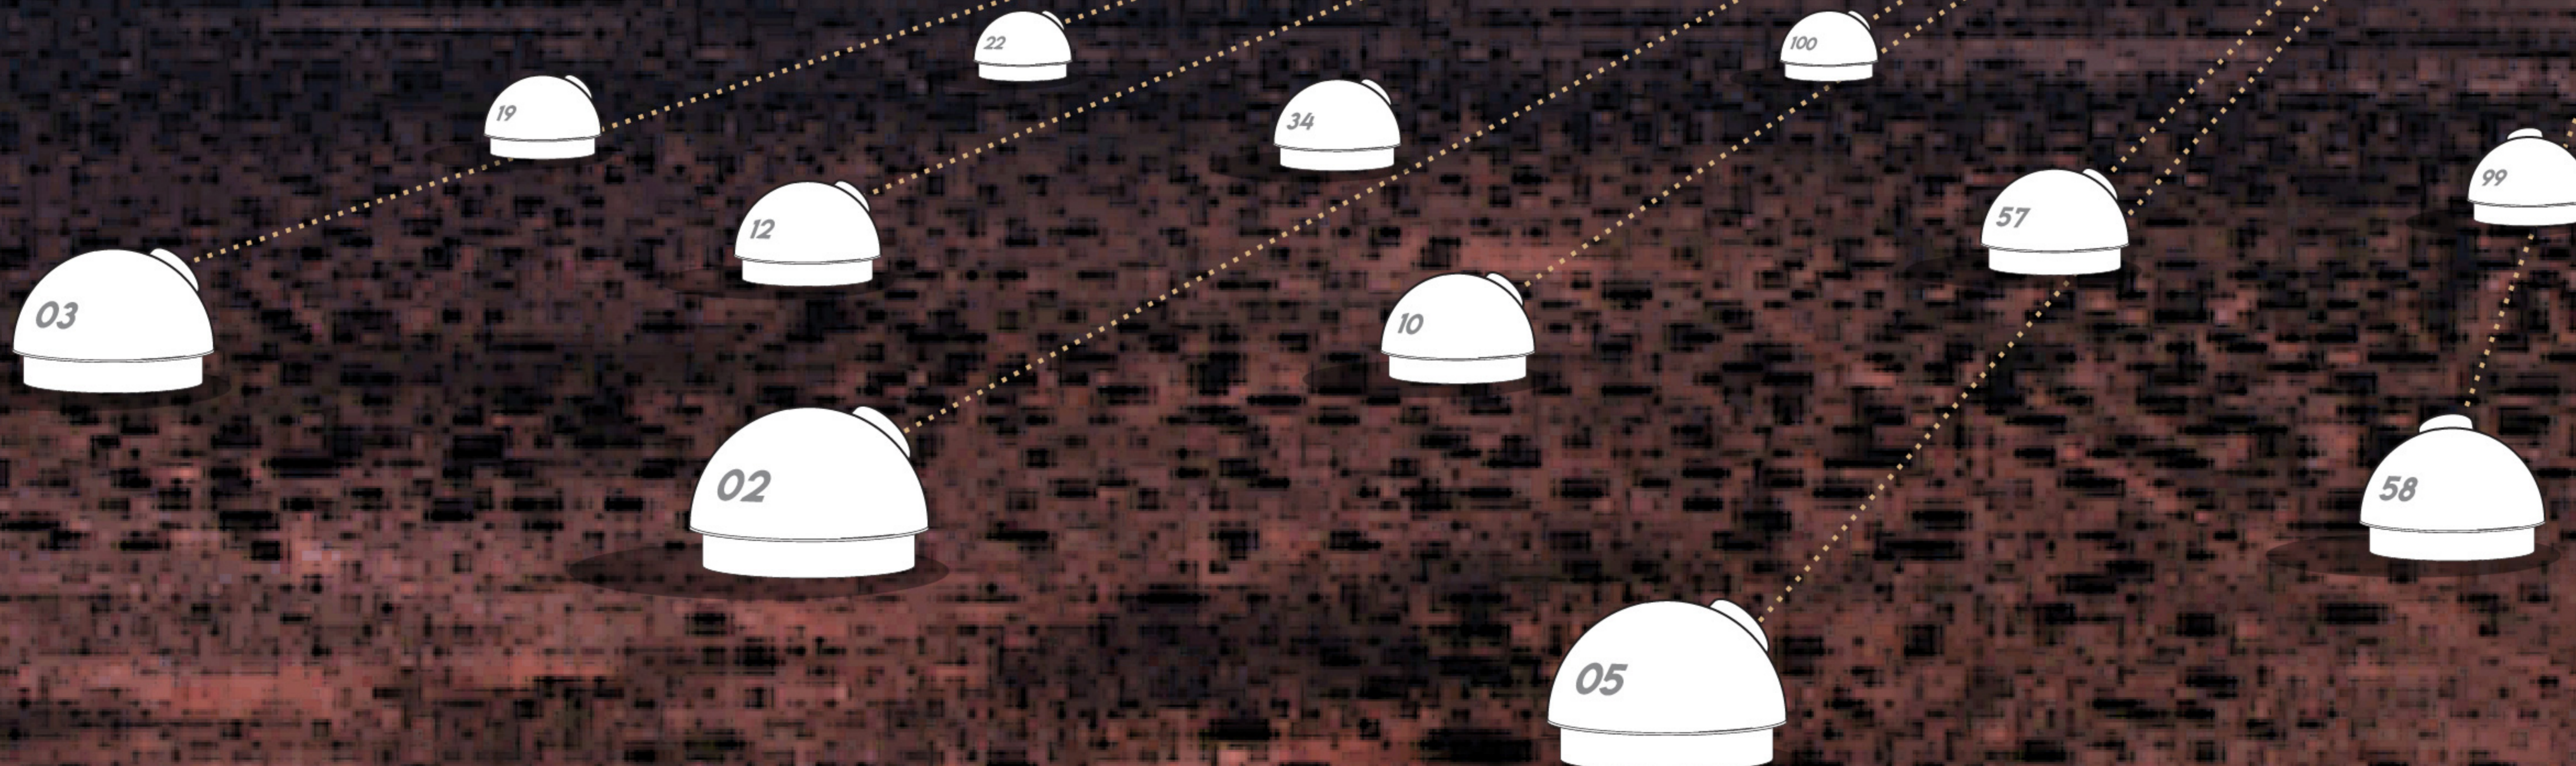

EXCALIBUR · ALMAZ
Space Business Solutions
A Veteran owned company

WEST TEXAS LUNAR IMAGING ARRAY

03 Array Target

- Apollo landing sites
- Lunar Landscape details
- 4" inch lunar surface resolution

01 Sample Station

- 8" Telescope with cooled avalanche diode detector
- Automated
- Cellphone linked
- Protective housing
- Initially 100 Stations
- Can grow to 1000s

02 Array Location

- Located near Fort Davis in Jeff Davis County, Texas
- Near McDonald Observatory
- Clear night skies/ No light pollution